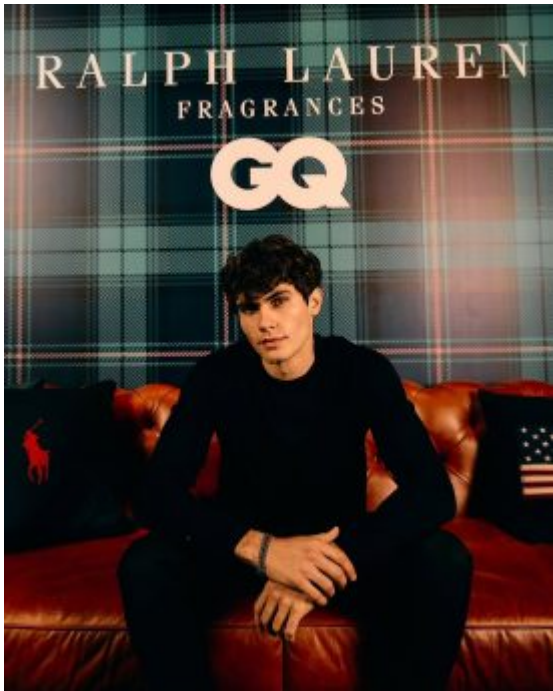

# TRUE MODELS

## Diego Alvarez

182 | 91 / 71 / 90 / 44 | Light Brown / Hazel

# TRUE MODELS

**Diego Alvarez**

182 | 91 / 71 / 90 / 44 | Light Brown / Hazel