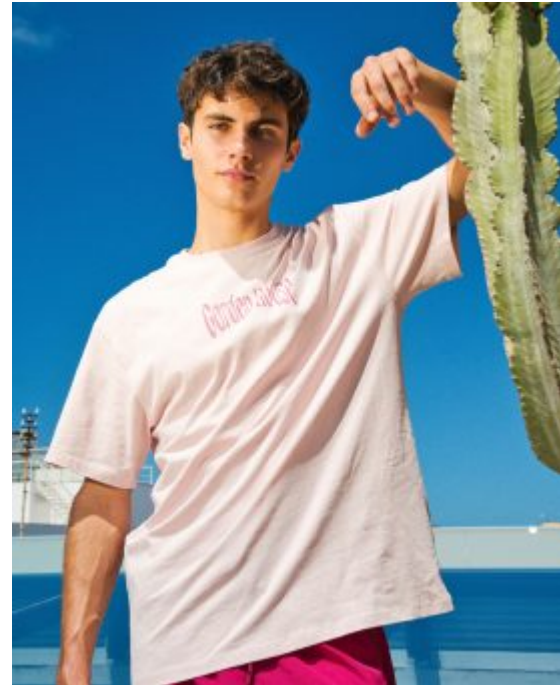

TRUE MODELS

Diego Alvarez

182 | 91 / 71 / 90 / 44 | Light Brown / Hazel