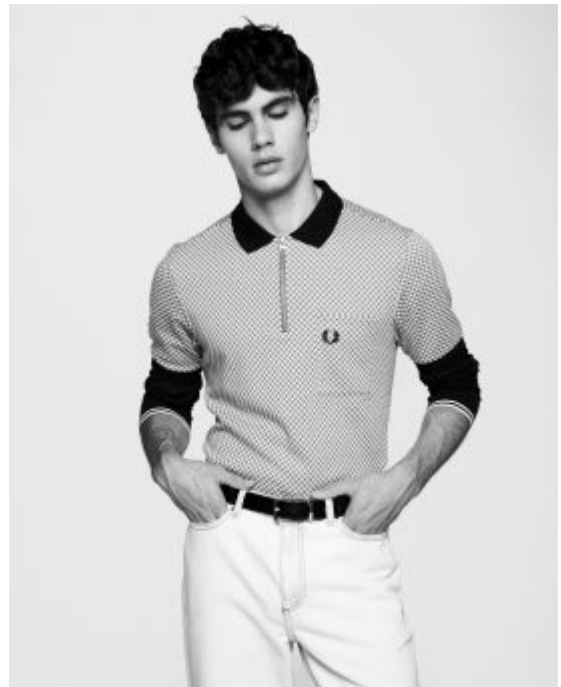

TRUE MODELS

Diego Alvarez

182 | 91 / 71 / 90 / 44 | Light Brown / Hazel